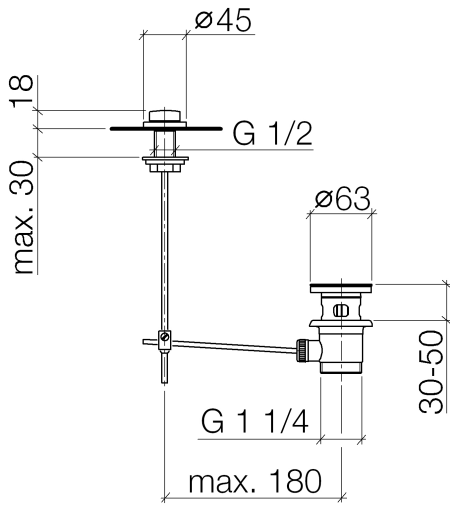

**Basin Waste with knob for deck mounting 1 1/4" - Matte Black**

IMO

10 200 970

Fits: IMO, LULU, MADISON, MEM, TARA,  
CL.1, LISSÉ, VAIA, META, CYO

	Matte Black	10 200 970-33
	Chrome	10 200 970-00
	Brushed Platinum	10 200 970-06
	Platinum	10 200 970-08
	Durabronze (23kt Gold)	10 200 970-09
	Dark Chrome	10 200 970-19
	Light Gold	10 200 970-26
	Brushed Light Gold	10 200 970-27
	Brushed Durabronze (23kt Gold)	10 200 970-28
	Brushed Bronze	10 200 970-42
	Brushed Champagne (22kt Gold)	10 200 970-46
	Champagne (22kt Gold)	10 200 970-47
	Brushed Chrome	10 200 970-93
	Brushed Dark Platinum	10 200 970-99

## Basin Waste with knob for deck mounting 1 1/4" - Matte Black

---

IMO

10 200 970

Only suitable for basins with an overflow.

10 200 970

10 200 970

Parts for other finishes can be found here: [Chrome](#)

Spare parts list

No.	Item Number	Name	Quantity used	Delivery time
1	09 21 33 001-33	handle	1	30
2	09 14 10 007 90	seal	2	2
3	09 31 09 004-33	pull-rod	1	30
4	09 18 40 022-33	sleeve	1	30
5	09 14 10 095 90	seal	1	2
6	09 14 05 012 90	seal	1	2
7	09 14 40 001 90	seal	1	60
8	09 23 10 010 90	nut	1	2
9	90 11 01 001 00-33	pop-up waste	1	30