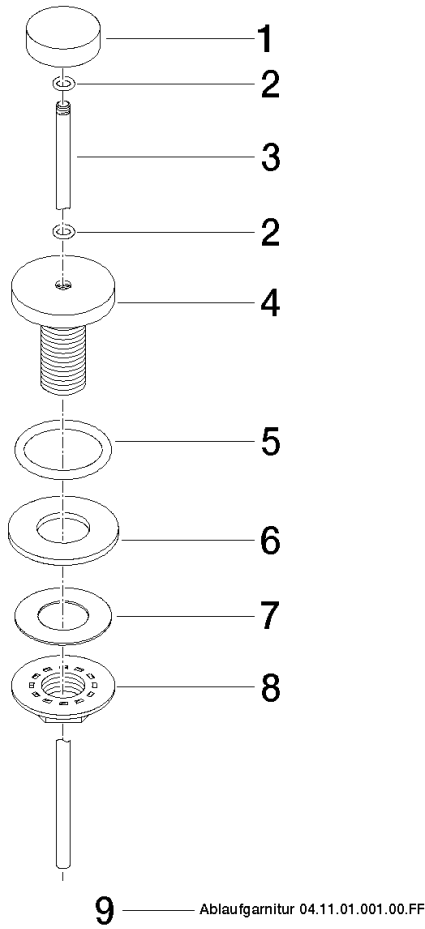

**Basin Waste with knob for deck mounting 1 1/4" - Matte Black**

IMO

10 200 970

Fits: IMO, LULU, MADISON, MEM, TARA,  
CL.1, LISSÉ, VAIA, META, CYO

	Matte Black	10 200 970-33
	Chrome	10 200 970-00
	Brushed Platinum	10 200 970-06
	Platinum	10 200 970-08
	Durabronze (23kt Gold)	10 200 970-09
	Dark Chrome	10 200 970-19
	Light Gold	10 200 970-26
	Brushed Light Gold	10 200 970-27
	Brushed Durabronze (23kt Gold)	10 200 970-28
	Brushed Bronze	10 200 970-42
	Brushed Champagne (22kt Gold)	10 200 970-46
	Champagne (22kt Gold)	10 200 970-47
	Brushed Chrome	10 200 970-93
	Brushed Dark Platinum	10 200 970-99

## Basin Waste with knob for deck mounting 1 1/4" - Matte Black

---

IMO

10 200 970

Only suitable for basins with an overflow.

10 200 970

10 200 970

Parts for other finishes can be found here: [Chrome](#)

Spare parts list

No.	Item Number	Name	Quantity used	Delivery time
1	09 21 33 001-33	handle	1	30
2	09 14 10 007 90	seal	2	2
3	09 31 09 004-33	pull-rod	1	30
4	09 18 40 022-33	sleeve	1	30
5	09 14 10 095 90	seal	1	2
6	09 14 05 012 90	seal	1	2
7	09 14 40 001 90	seal	1	60
8	09 23 10 010 90	nut	1	2
9	90 11 01 001 00-33	pop-up waste	1	30